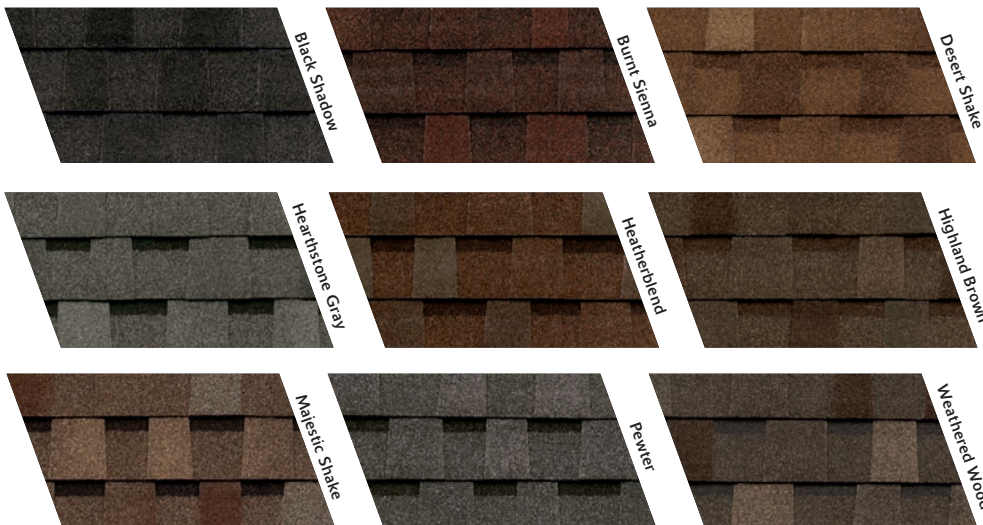

StormMaster® Shake

High Wind And Impact Resistant Shingles