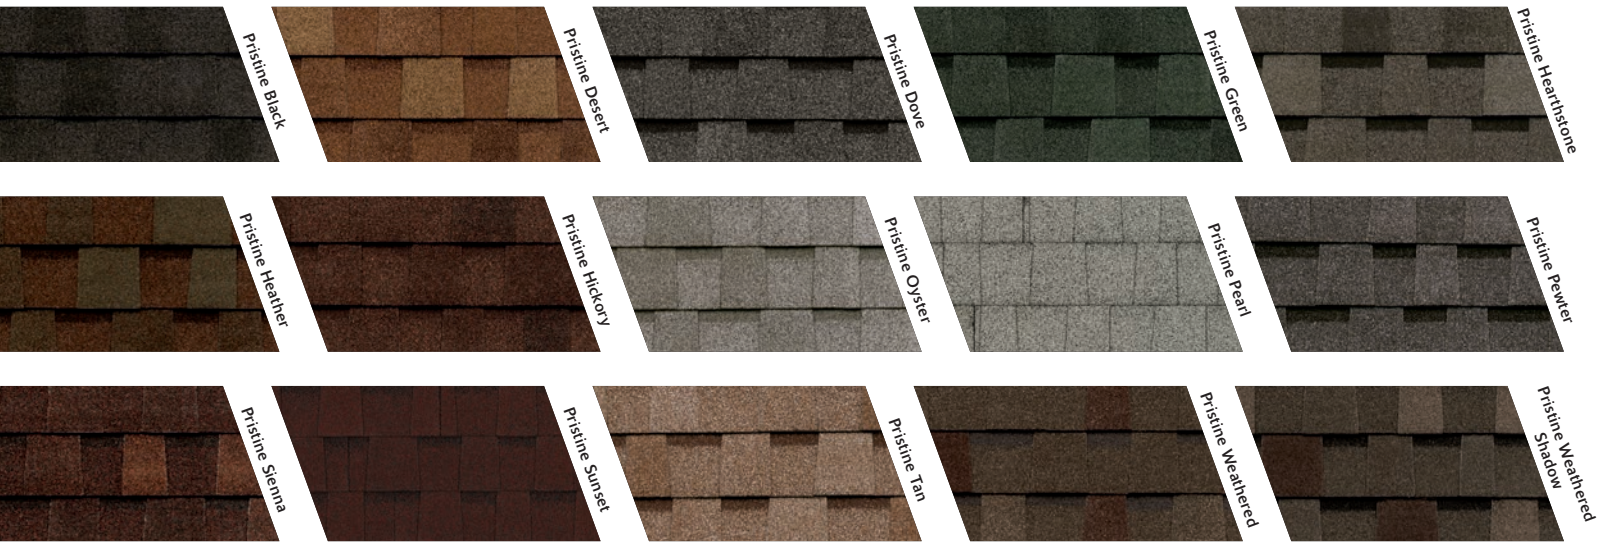

Pinnacle® Pristine

High Performance Architectural Shingles