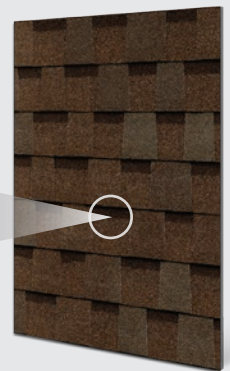

Copper Fights Black Streaks

Atlas shingles featuring Scotchgard™ Protector have:

- Copper-containing granules with a proprietary 3M™ porous ceramic coating that allow copper ions to release slowly over time.
- A minimum 10% blend of evenly distributed 3M™ copper granules among standard colored granules.
- Third-party verification of the 3M™ copper granule application.
- An Atlas Lifetime** Limited Warranty against black streaks caused by algae.

Keep your roof looking beautiful and protect the long-term investment in your home by installing Atlas shingles featuring Scotchgard™ Protector.

10% or more 3M™ copper-containing granules = resistance against the black streaks caused by algae.

Mineral
Copper Layer
Ceramic Coating

Illustration of a 3M™ Copper Roofing Granule.